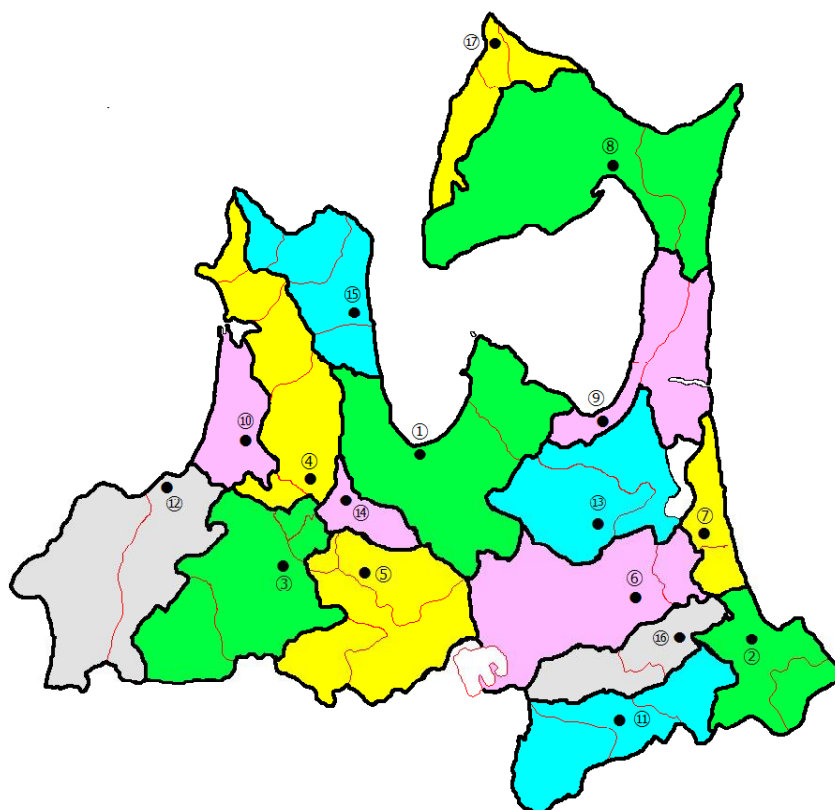

Location of Police Stations in Aomori Prefecture

- ① Aomori Police Station: 15-9, 2-Chome. Yasukata, Aomori-shi
- ② Hachinohe Police Station: 16-25, 1-Chome, Shiroshita, Hachinohe-shi
- ③ Hirosaki Police Station: 3-2, 3-Chome, Hachiman-cho, Hirosaki-shi
- ④ Goshogawara Police Station: 6-1, Sakae-machi, Goshogawara-shi
- ⑤ Kuroishi Police Station: 47-1, 2-Chome, Kitami-cho, Misawa-shi
- ⑥ Towada Police Station: 1-41, Nishirokuban-cho, Towada-shi
- ⑦ Misawa Police Station: 1-38, 1-Chome, Hirahata, Misawa-shi
- ⑧ Mutsu Police Station: 19-1, 1-Chome, Chuo, Mutsu-shi
- ⑨ Noheji Police Station: 1-1, Shinmachiura, Noheji-machi, Kamikita-gun
- ⑩ Tsugaru Police Station: 1-4, Kizukuri, Akane, Tsugaru-shi
- ⑪ Sannohe Police Station: 4-3, Sekine, Kawamorita, Sannohe-machi, Sannohe-gun
- ⑫ Ajigasawa Police Station: 207, Hon-cho, Ajigasawa-machi, Nishi Tsugaru-gun
- ⑬ Shichinohe Police Station; 57-49, Osawa, Shichinohe-machi, Kamikita-gun
- ⑭ Aomori Minami Police Station: 87-1, Sabishiro, Namioka, Namioka, Aomori-shi
- ⑮ Sotogahama Police Station: 3 Naeshirosawa, Kanitachushi,
Sotogahama-machi, Higashi Tsugaru-gun
- ⑯ Gonohe Police Station: 13-6, Shimosawamukai, Gonohe-machi, Sannohe-gun
- ⑰ Oma Police Station: 20-91, Omataira, Oma, Oma-machi, Shimokita-gun